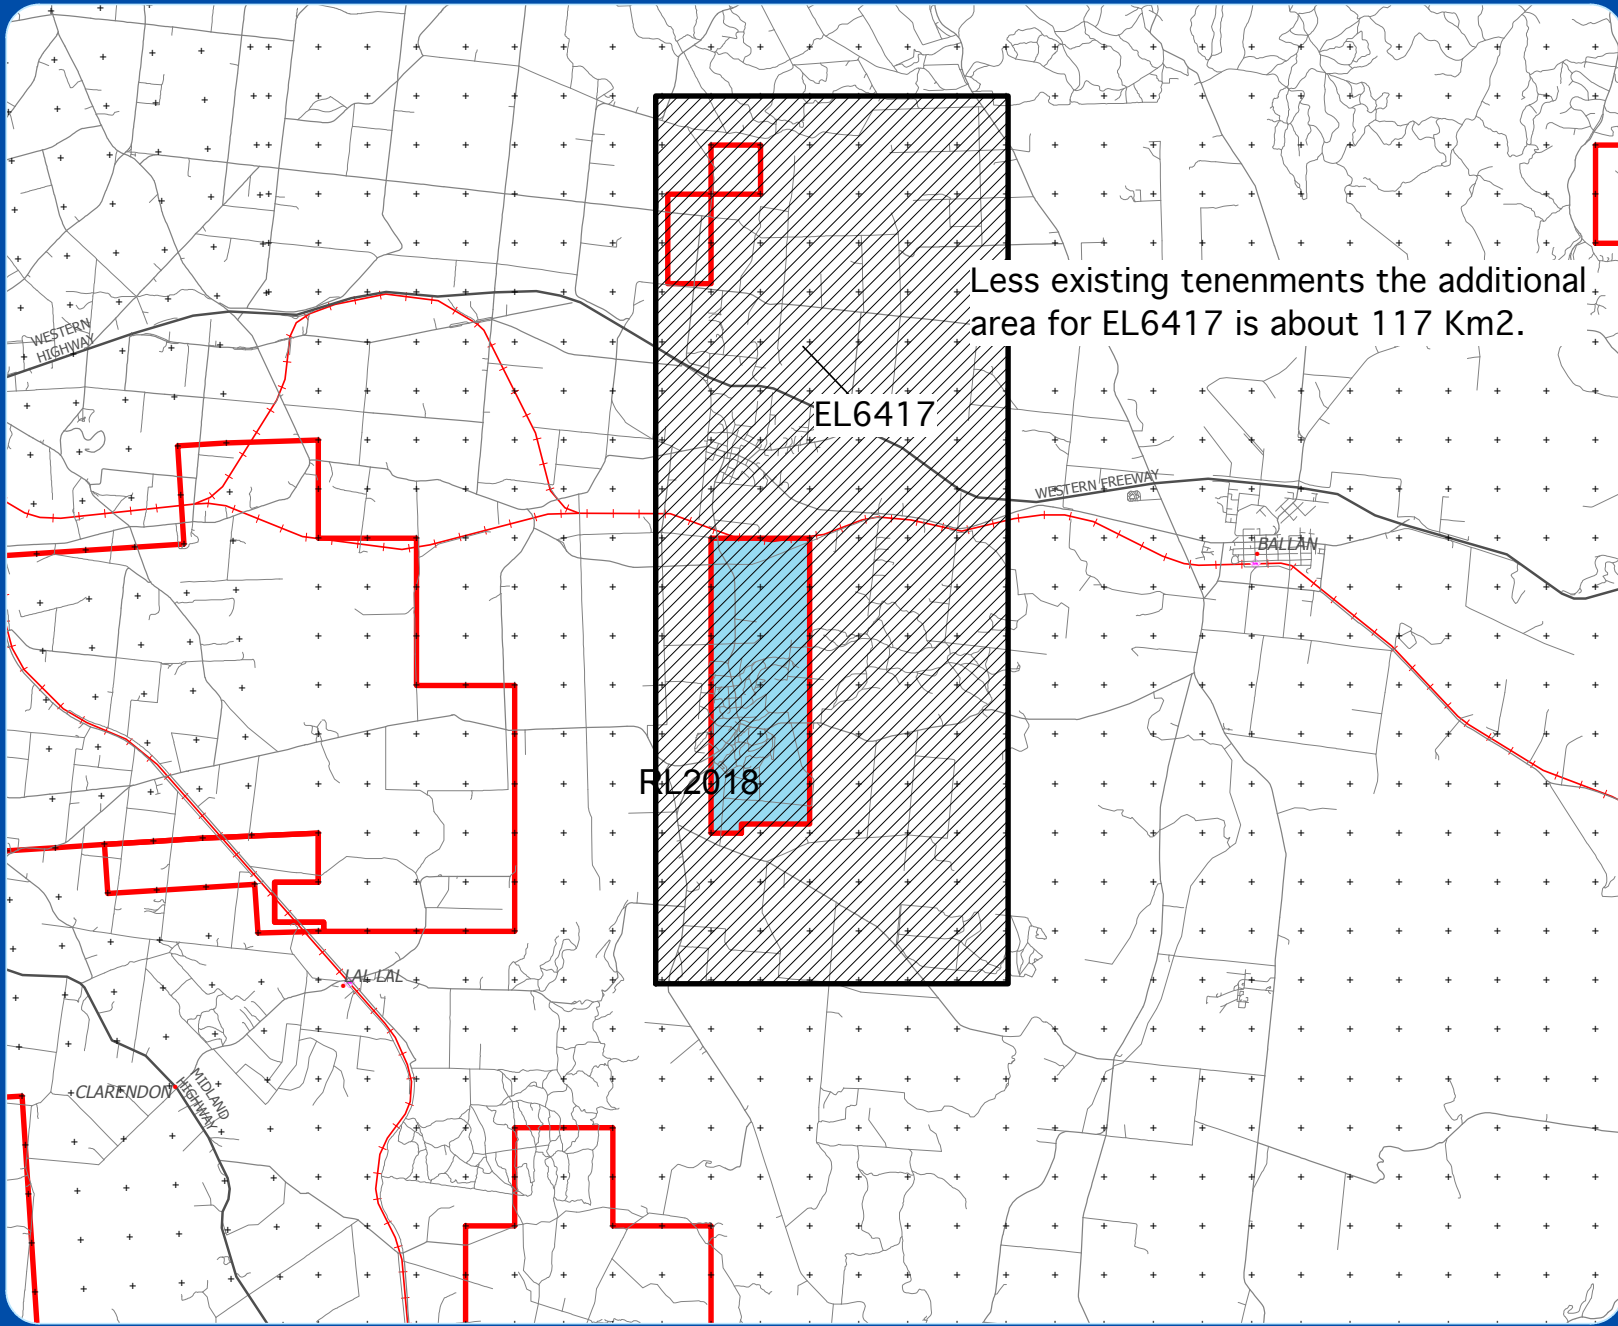

Application Area

Less existing tenements the additional area for EL6417 is about 117 Km².

- + MGA 1km Grid
- Other Towns
- ~ Major Roads
- ~ Minor ROads
- ~ Other ROads
- Railway Station
- ~ Rail Line
- Exploration Licences
- Retention Licences

Coordinate System:
GDA 1994 MGA Zone 55

Produced by
ERIC
Earth Resources Information Centre
1 Spring St, Melbourne 3000
Date: 24/11/2016 User: ThiagarC